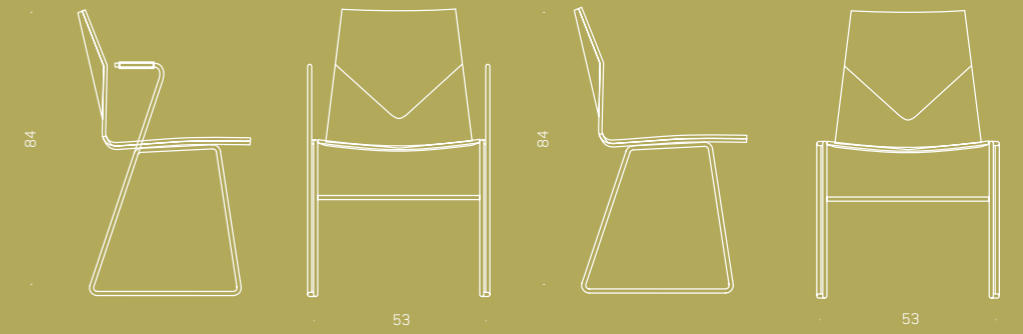

FOUR CAST FOUR