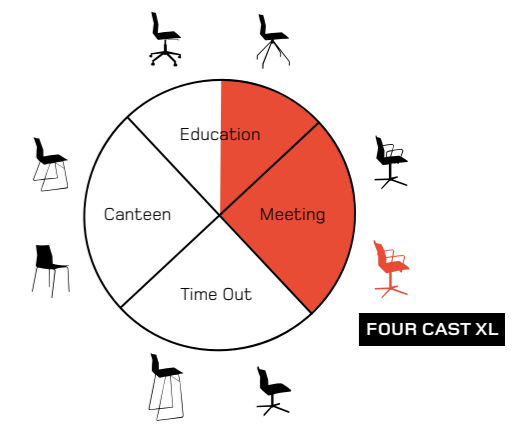

FOUR CAST FOUR

FOUR CAST LINE

FOUR CAST WHEELER

FOUR CAST HIGH

Free float

Free float

Free float

Free float

57

FOUR CAST XL PLUS

52

FOUR CAST LOUNGE

FOUR LEARNING

128 x 64

140 x 70

FOUR EATING

120 x 80

140 x 80

180 x 80

∅ 120

FOUR MEETING

125 x 125

140 x 125

144 x 125