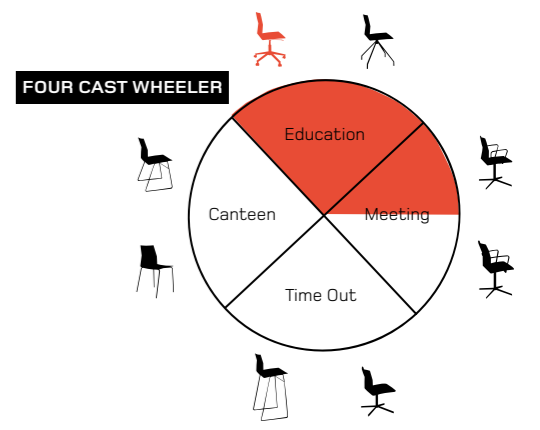

FOUR CAST FOUR

FOUR CAST LINE

Linking device

12 chairs

Linking device

40 chairs

170 cm

Free float

FOUR CAST FOUR

FOUR CAST LINE

FOUR CAST WHEELER

FOUR CAST HIGH

Free float

Free float

Free float

Free float