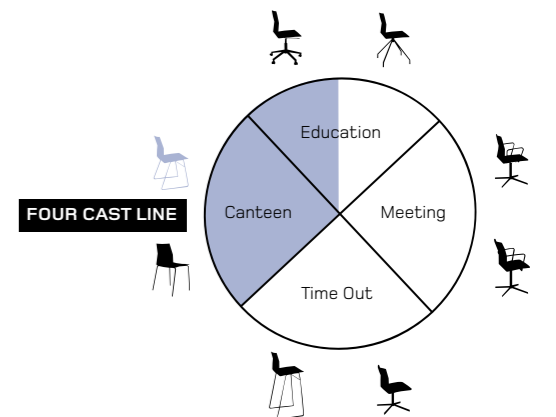

FOUR CAST FOUR

FOUR CAST LINE

Linking device

12 chairs

Linking device

40 chairs

170 cm

Free float