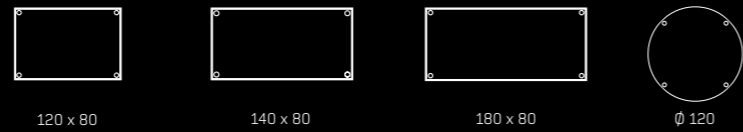

57

FOUR CAST XL PLUS

52

FOUR CAST LOUNGE

FOUR LEARNING

128 x 64

140 x 70

FOUR EATING