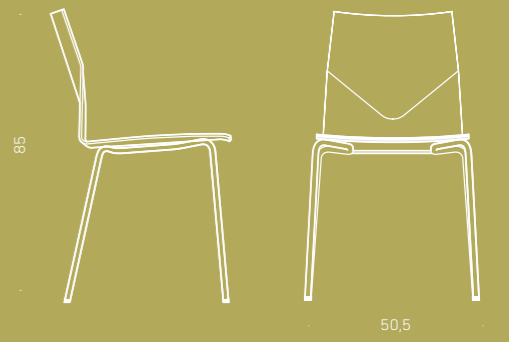

FOUR CAST FOUR

FOUR CAST LINE

Linking device

12 chairs

Linking device

40 chairs

170 cm

Free float

FOUR CAST FOUR

FOUR CAST LINE

FOUR CAST WHEELER

FOUR CAST HIGH

Free float

Free float

Free float

Free float

FOUR RESTING

∅ 60

∅ 70

∅ 80

60 x 60

70 x 70

80 x 80

80x60

FOUR STANDING

180 x 60

180 x 80

140 x 80

FOUR MAT

180 x 90

200 x 100

240 x 110