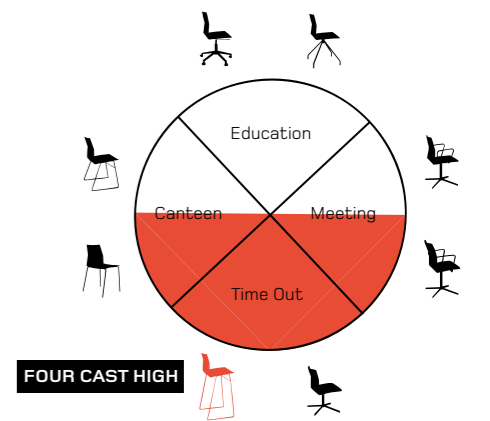

FOUR CAST FOUR

FOUR CAST LINE

Linking device

12 chairs

Linking device

40 chairs

170 cm

Free float