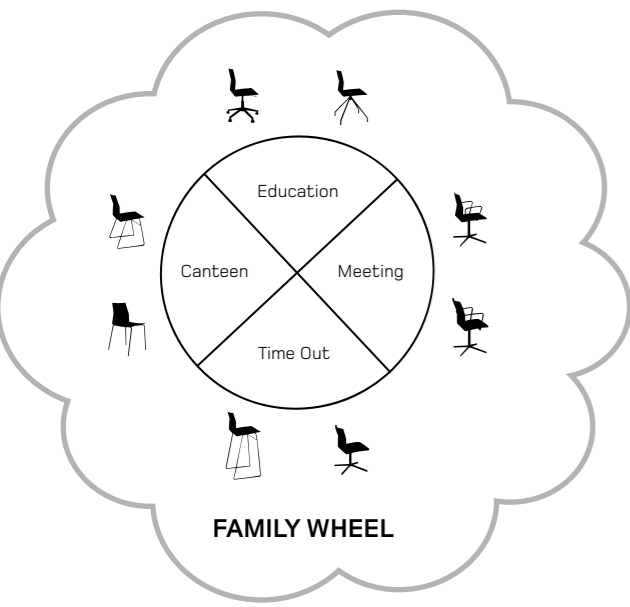

FOUR
DESIGN

Nothing beats family

NOTHING BEATS FAMILY

You are looking for well designed, value for money furniture. You need flexible and space saving furniture, with good functions and an unbeatable sitting comfort. Follow the family wheel and it will guide you to good coherent interior design. The furniture family is designed by the award winning architects MDD Christina Strand and MDD Niels Hvass