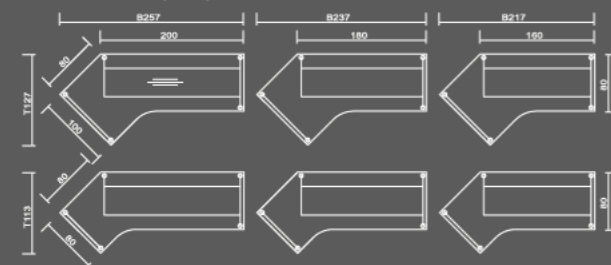

// 5 Tischhöhen: starr 72cm, Comfort HE 62-85cm, gasdruckfederbetriebene Lift-HV 68-118cm sowie elektromotorisch Einfachhub 68-118cm und Doppelhub 65-130cm
// 5 desk heights: fixed 72cm, Comfort height adjustment from 62-85cm, adjustment driven by gas pressure springs 68-118cm and electric motor driven single-lift 68-118cm and double-lift 65-130cm

OKA Simply Desking // OKA Simply Desking

Form Tische Form tables

Anbau-Tische Rechteck Extension tables rectangle
Abb. rechts // Fig. fitted right

OKA Simply Conference // OKA Simply Conference

OKA Simply für Desking // OKA Simply for Desking