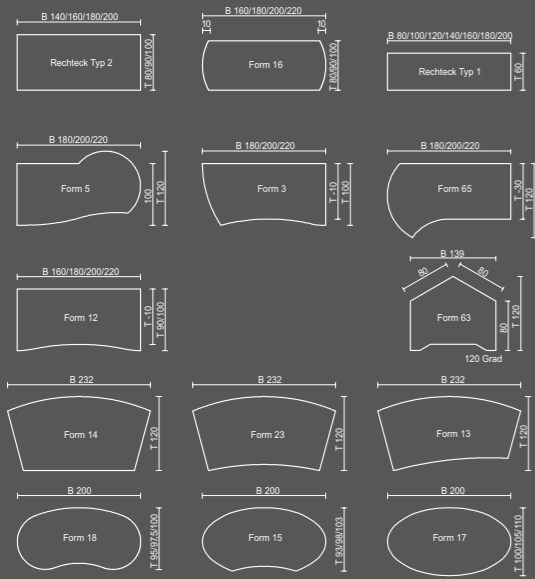

// Cable duct can be folded on both sides and have integrated strain relief in the holder
// Cable openings for installation of cables and assembly of elements on the third level

// zwei Designlinien: Conform R/Q
// 3 Tischhöhen: starr 72cm, HE 68-82cm und Comfort HE 62-85cm

// Beinraumblenden aus glatten Melaminflächen und Abschirmungen stoffbespannt

// two design options: Conform R/Q
// 3 desk heights: fixed 72cm, HE 68-82cm and Comfort HE 62-85cm

// Legroom trim panels of smooth melamine and screening fabrics

B = Breite // width
 H = Höhe // height
 T = Tiefe // depth
 D = Durchmesser // diameter

OKA Conform // OKA Conform

Einzelische // Stand-Alone Desks

base

Systemische // System Desks

DL1 base

Thekenvorbau (Tischhöhe 72 cm) // Reception screens (Desk height 72 cm)